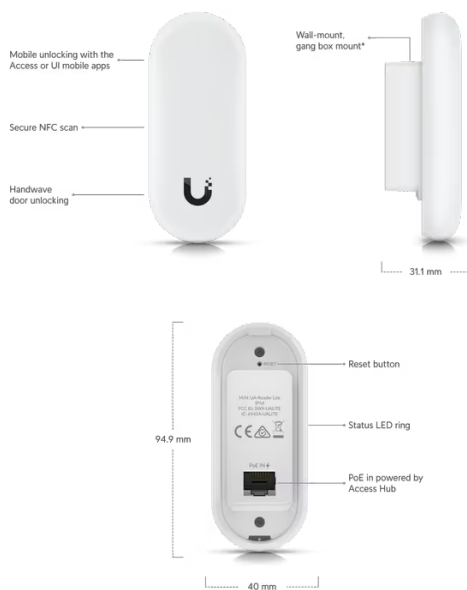

Tech Specs

UniFi UISP Branding

UniFi Cloud Gateways

WiFi

Switching

Cloud Keys & Gateways

Camera Security

Door Access

Phone System

New Integrations

Accessories

Door Access > [Reader Lite](#)

Datasheet

Installation Guide

Marketing Images

Mechanical

Dimensions	94.91 x 40.00 x 31.10 mm (3.74 x 1.57 x 1.22")
Weight	67 g (2.36 oz)
Enclosure material	Polycarbonate
Mounting options*	Wall-mount, gang box mount* *The UA-Reader Lite must be installed either indoors or under a roof eave outdoors.
Weatherproofing	IP54

Hardware

Networking interface	10/100 MbE
Max. power consumption	6W
Power method	PoE
Button	(1) Factory reset
LEDs	White/Blue
Connectivity	Ethernet, BLE 4.1
NFC frequency	13.56 MHz
NFC reading range	<30 mm
NFC standards	ISO 14443A, 14443B, 15693