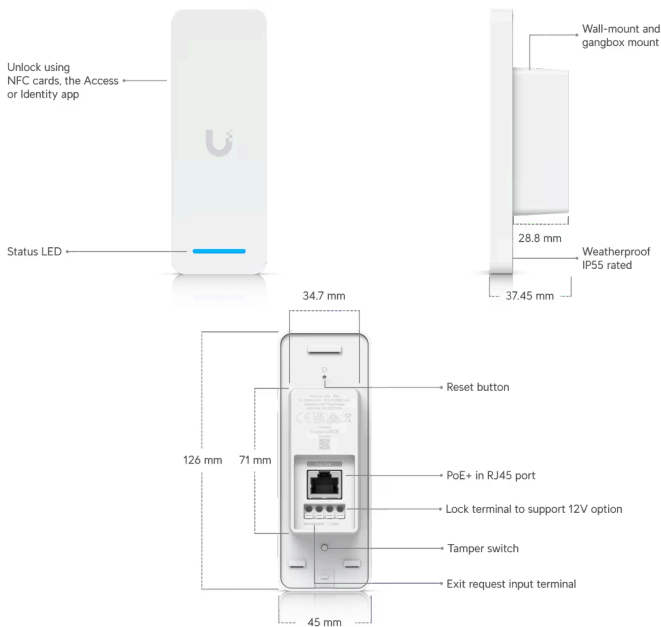

Inte

Hubs > Access Ultra

Datasheet In The Box Marketing Images Installation Guide

### Mechanical

Dimensions 126 x 45 x 37.45 mm (4.9 x 1.8 x 4.5")

Weight 140 g (4.9 oz)

Enclosure material Polycarbonate, aluminum alloy

Mounting Wall mount, gang box mount

Weatherproofing IP55