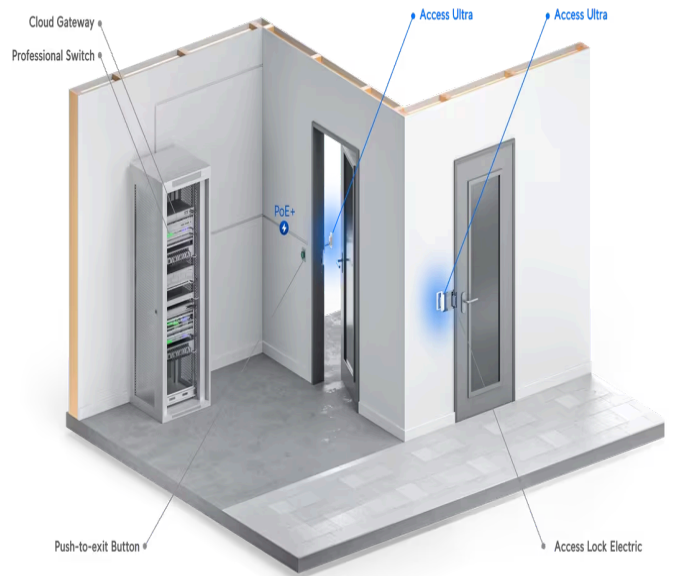

Inte

Hubs > Access Ultra

Datasheet In The Box Marketing Images Installation Guide

### Mechanical

Dimensions 126 x 45 x 37.45 mm (4.9 x 1.8 x 4.5")

Weight 140 g (4.9 oz)

Enclosure material Polycarbonate, aluminum alloy

Mounting Wall mount, gang box mount

Weatherproofing IP55