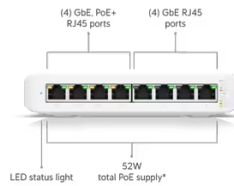

[Phone System](#)

[New Integrations](#)

[Accessories](#)

Switching > [Lite 8 PoE](#)

[Datasheet](#)

[Installation Guide](#)

[Marketing Images](#)

\* With an external 60W power adapter.

## Mechanical

|                    |   |
|--------------------|---|
| Dimensions         | 99.6 x 163.7 x 31.7 mm (4 x 6.4 x 1.3") |
| Weight             | 295 g (10.4 oz)                         |
| Enclosure material | Plastic                                 |

## Hardware

|                                  |  |
|----------------------------------|--|
| Management interface             | Ethernet In-Band                             |
| Networking interface             | (8) GbE RJ45 ports                           |
| PoE interface                    | (4) PoE/PoE+ (Pins 1, 2+; 3, 6-)             |
| Total non-blocking throughput    | 8 Gbps                                       |
| Switching capacity               | 16 Gbps                                      |
| Power method                     | 54V DC, 1.1A power adapter                   |
| Power supply                     | 54V, external, 60W                           |
| Supported voltage range          | 50—57V DC                                    |
| Max. power consumption           | 8W (Excluding PoE output)                    |
| Total available PoE              | 52W*<br>*With an external 60W power adapter. |
| Max. PoE wattage per port by PSE | PoE+: 30W                                    |
| Button                           | Factory reset                                |
| Operating temperature            | -15 to 40° C (5 to 104° F)                   |