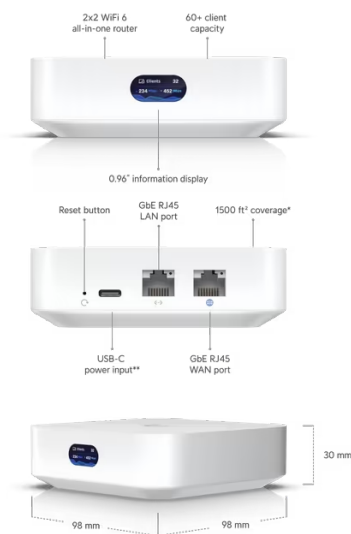

Tech Specs

UniFi UISP Branding

UniFi Cloud Gateways WiFi Switching Cloud Keys & Gateways Camera Security Door Access Phone System New Integrations Accessories

UniFi Cloud Gateways > UniFi Express

Datasheet

Installation Guide

Marketing Images

Mechanical

Dimensions	98 x 98 x 30 mm (3.6 x 3.6 x 1.2")
Weight	302 g (10.7 oz)
Enclosure material	Polycarbonate

Hardware

Networking interface	(1) GbE RJ45 WAN port (1) GbE RJ45 LAN port
Management interface	Ethernet Bluetooth
Power method	USB type C (5V DC/3A)
Max. power consumption	10W
Max. WiFi TX power	
2.4 GHz	22 dBm
5 GHz	25 dBm
MIMO	
2.4 GHz	2 x 2 (DL/UL MU-MIMO)
5 GHz	2 x 2 (DL/UL MU-MIMO)
Throughput rate	
2.4 GHz	573.5 Mbps
5 GHz	2.4 Gbps
Antenna gain	
2.4 GHz	4 dBi
5 GHz	5.15 dBi