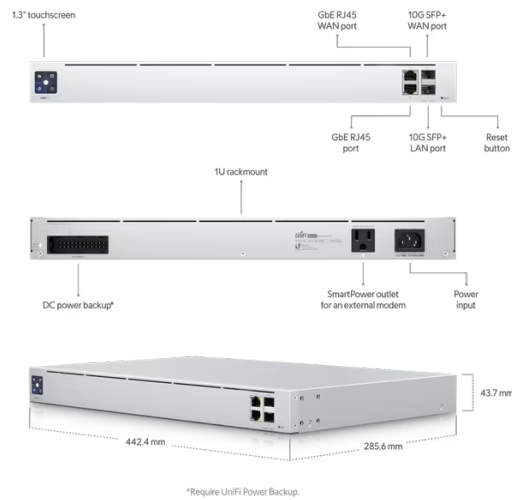

Installation Guide

Marketing Images

Mechanical

Dimensions	442.4 x 43.7 x 285.6 mm (17.4 x 1.7 x 11.2")
Weight	3.4 kg (7.5 lb)
Enclosure materials	Front panel: aluminum CNC Top cover/base: SGCC steel

Hardware

Processor	Quad-core ARM® Cortex®-A57 at 1.7 GHz
Memory information	2 GB DDR4
Management interface	Ethernet
Networking interface	LAN: (1) 1 GbE RJ45 port (1) 10G SFP+ port WAN: (1) 1 GbE RJ45 port (1) 10G SFP+ port
Power method US	(1) Universal AC input, 125V AC, 2.7A max., 60 Hz (1) RPS DC input, 11.5V DC, 2.87A
Worldwide	(1) Universal AC input, 200-240V AC, 1.7A max., 50/60 Hz (1) RPS DC input, 11.5V DC, 2.87A
Power supply	AC/DC, internal, 50W
Max. power consumption	30W
ESD/EMP protection	Air: ± 15kV, contact: ± 8kV